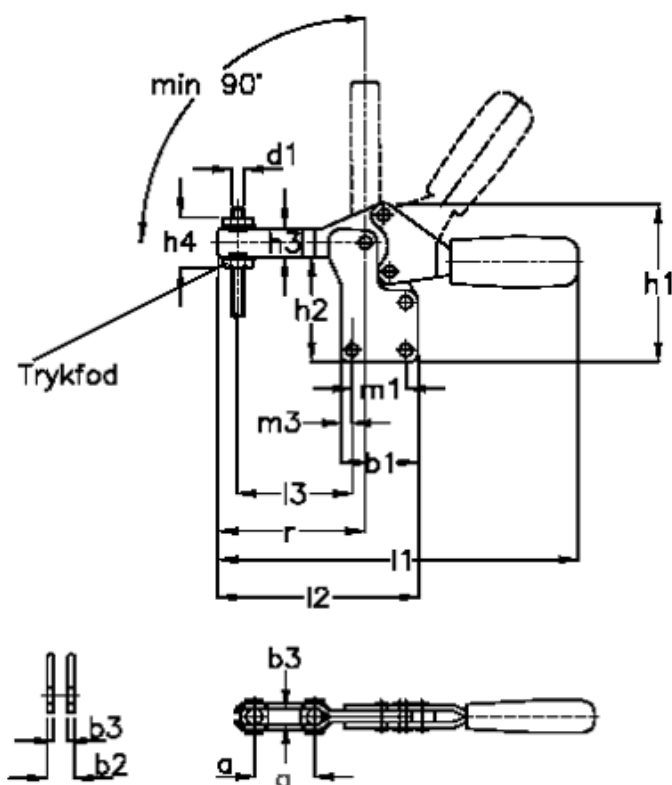

Article number: 201355046A1

Description: E+G Klee horizontal clamp, st. steel  
GN 820.1-75-N-NI

## Measures

a approx. = 20	h2 = 27.5	m2 = 4.5
b1 = 28	h3 = 11	m3 = 7.2
b2 = 8	h4 = 23	r = 43.0
b3 = 4	Holding force N = 900	Size = 75
b4 = 5.5	l1 = 118	
d1 = M5	l2 = 67	
d2 = 4.5	l3 = 40	
h1 = 45.5	m1 = 13.5	